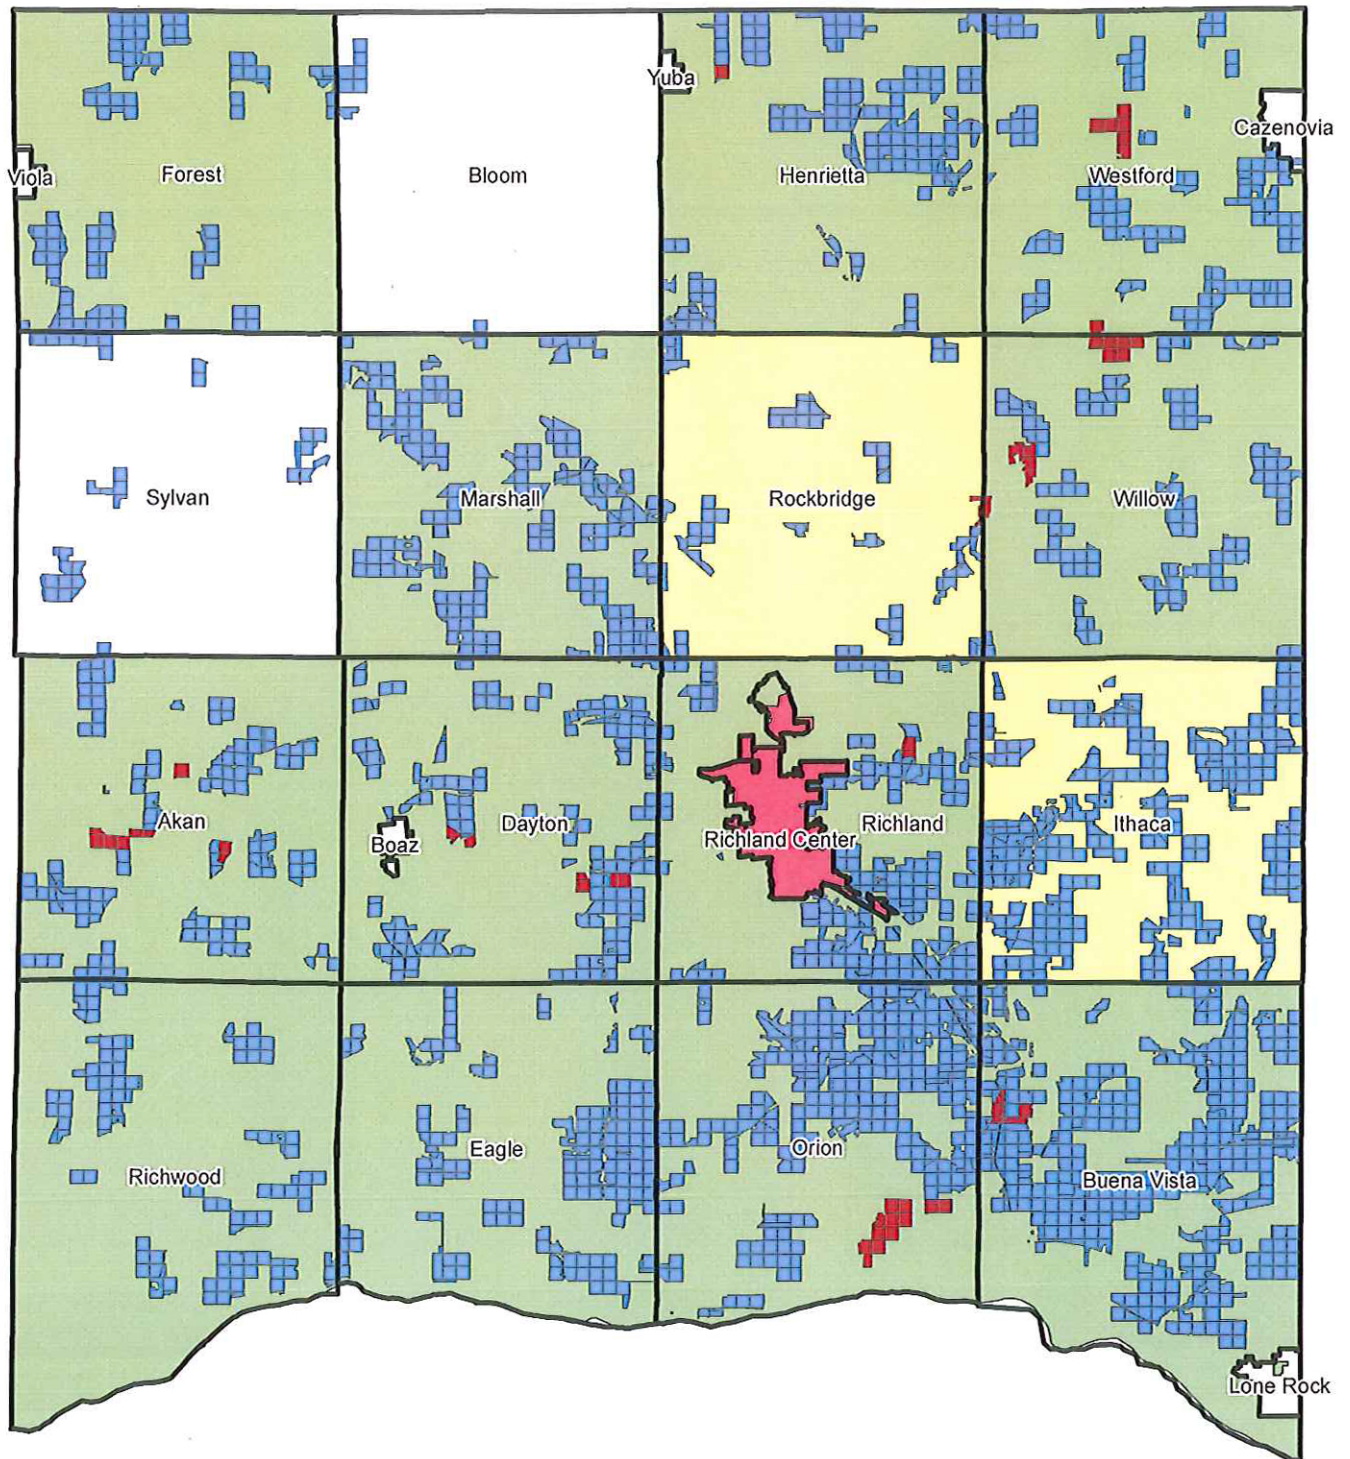

# Richland County Farmland Preservation Program Compliance (2020)

## Compliance Status

- Non-compliant Parcel
- Compliant Parcel

## Certified Farmland Preservation Zoning

### Administered By:

- County
- ETZ
- Town